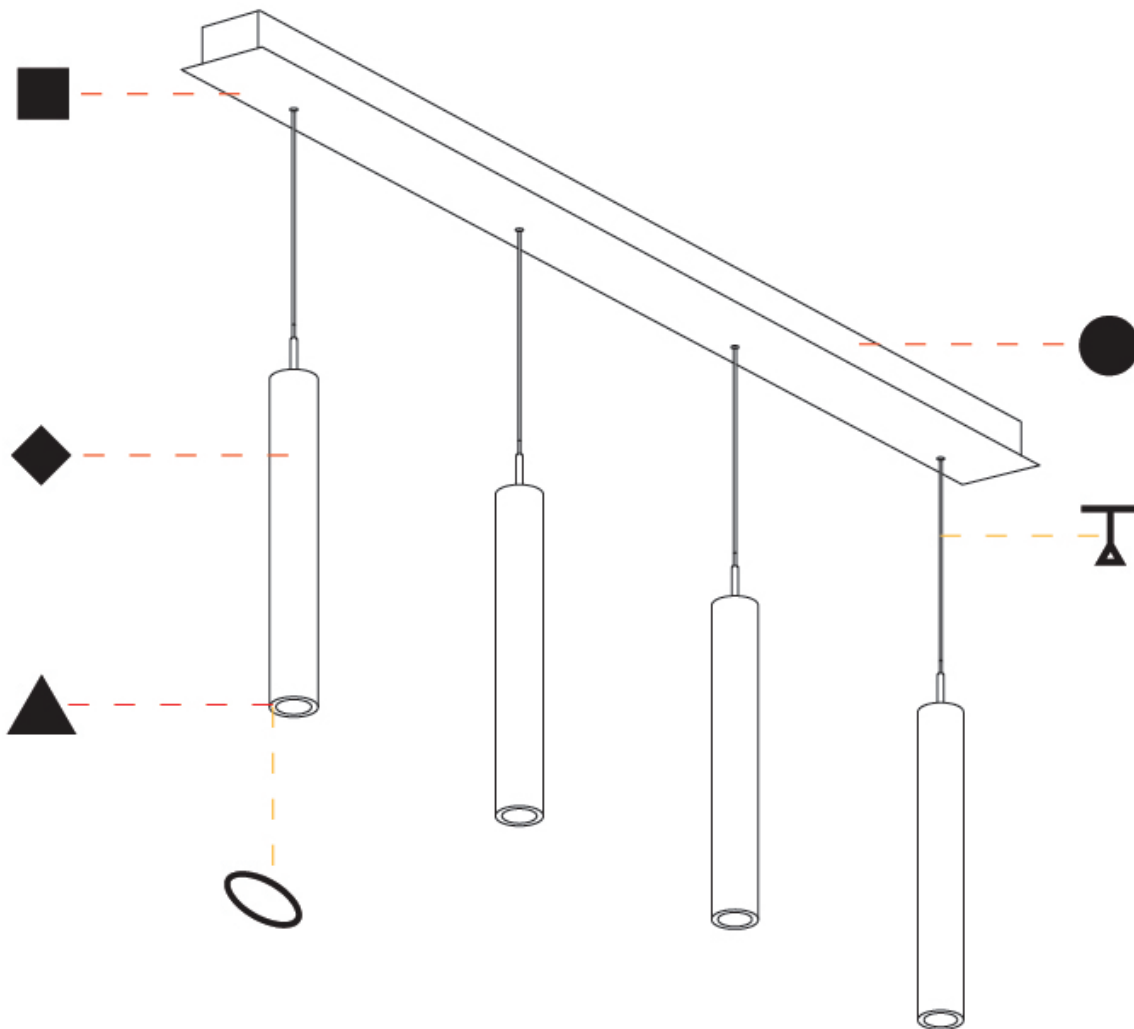

A

G-MINI CHANNEL HANGOVER SUSPENSION

A300623-

base number LED Dimming Finishes (Diamond) Finishes (Triangle) Finishes (Circle) Finish Options Shine Ring Beam Angle Options Cable Options

- To build a product code in our configurator select the specify button on the base model # product page
- To build a manual product code on this datasheet choose from the options listed below in blue font and add the suffix to the base model #